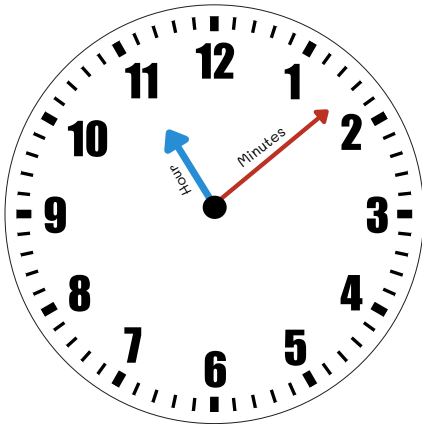

Name : \_\_\_\_\_

Write the correct time in digital form shown in clock below.

⋮

⋮

⋮

⋮

⋮

⋮