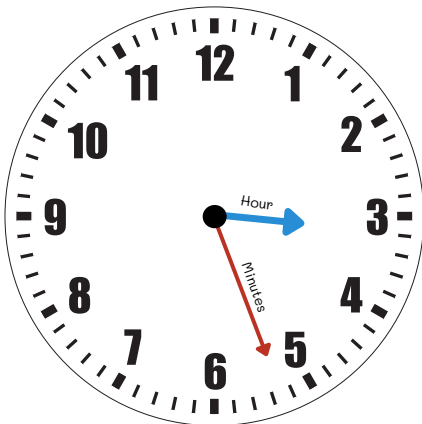

Name : \_\_\_\_\_

Write the correct time in digital form shown in clock below.

⋮

⋮

⋮

⋮

⋮

⋮