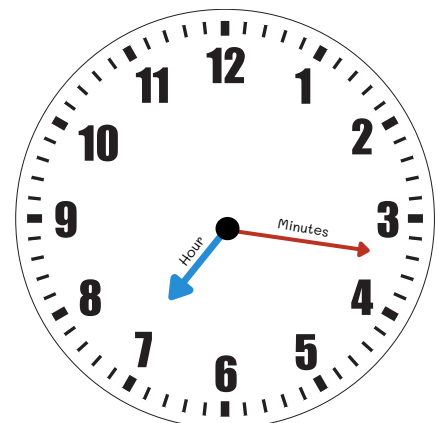

Name : \_\_\_\_\_

Write the correct time in digital form shown in clock below.

⋮

⋮

⋮

⋮

⋮

⋮