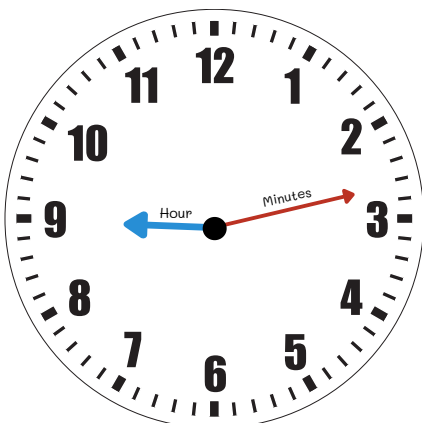

Name : \_\_\_\_\_

Write the correct time in digital form shown in clock below.

⋮

⋮

⋮

⋮

⋮

⋮