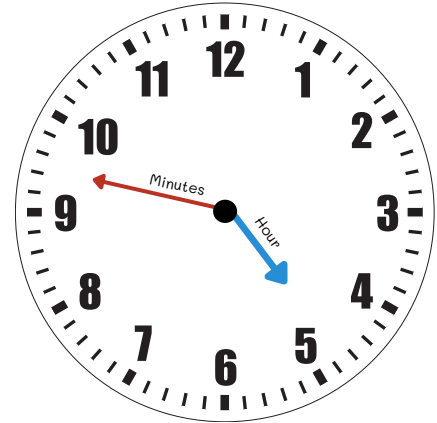

Name : \_\_\_\_\_

Write the correct time in digital form shown in clock below.

⋮

⋮

⋮

⋮

⋮

⋮