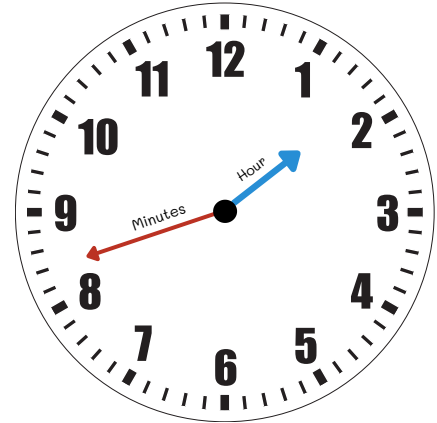

Name : _____

Write the correct time in digital form shown in clock below.

⋮

⋮

⋮

⋮

⋮

⋮