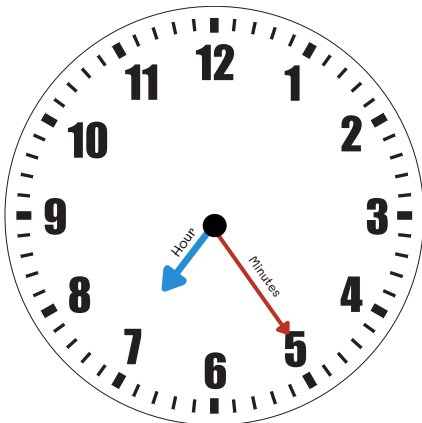

Name : _____

Write the correct time in digital form shown in clock below.

⋮

⋮

⋮

⋮

⋮

⋮